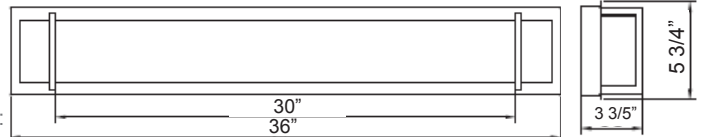

LVG SERIES Indoor Lighting

LVG-36-MCT5-BN

WESTGATE
THE FUTURE IS HERE...AND IT'S QUITE BRIGHT!

Customer Name: _____

Project Name: _____

Note: _____

Type: _____

Selection:

This is LED Vanity Model Ideal for office, Retail Store, Showroom, Residential applications and Damp environment lighting applications.

36"(W) x 4 1/3"(H)

Features

- Corrosion and Heat Resistance Powder Coated
- Finish: Brushed Nickel
- Durable Die-cast Aluminum
- Lens Type: Polycarbonate Lens
- MCT: Multi Color Temperature (Selectable Switch Inside Fixture)

Technical Specifications

Electrical:

- Voltage: 120V AC 50/60Hz
- Wattage: 30W
- Power Factor: >0.95
- Total Harmonic Distortion: ≤ 20 %
- Efficacy: 66 LPW

Mechanical:

- Corrosion and Heat Resistance Powder Coated
- Finish: Brushed Nickel
- Durable Die-cast Aluminum
- Lens Type: Polycarbonate Lens
- IP20, Indoor Use only
- Operating Temperature: -22°F to 104°F

Lighting:

- Dimming: TRIAC Dimming (Dimmable Down to 5% Compatible with Traic and ELV Dimmers)
- Total Lumens: 2000LM
- Color Temperatures: 2700K/ 3000K/3500K/4000K/5000K
- Multi-CCT(Selectable Switch Inside Fixture)
- Color Rendering Index: CRI ≥ 90
- 50,000 Hours Rated Life
- 5-Year Warranty
- Beam Angle: 104.8°(H) x 100.5°(V)

Applications:

- Ideal for Office, Retail Store, Showroom, Residential Applications and Damp Environment Lighting Applications

• 18W | 1300LM | LVG-24-MCT5-BN

Phone: (877) 805-2252 | Fax: (877) 805-2252
www.westgatemfg.com | www.westgatecontrols.co

WG-ZB-26-2Z