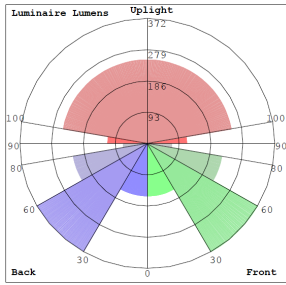

Lighting:

- Dimming: TRIAC Dimming (Dimmable Down to 5% Compatible with Traic and ELV Dimmers)
- Total Lumens: 2000LM
- Color Temperatures: 2700K/ 3000K/3500K/4000K/5000K
- Multi-CCT(Selectable Switch Inside Fixture)
- Color Rendering Index: CRI ≥ 90
- 50,000 Hours Rated Life
- 5-Year Warranty
- Beam Angle: 104.8°(H) x 100.5°(V)

WG-ZB-26-2Z

Photometrics: LVG-36-MCT5-BN

BUD Rating: B1-U3-G1

Area 45'x 40' Mounting Height: 9'

Other Views:

Side View

Front View

Back View