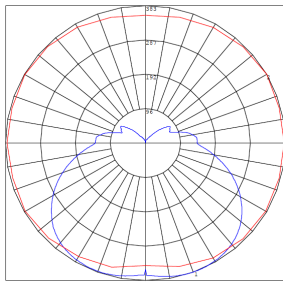

WG-ZB-26-2Z

Photometrics: LVG-36-MCT5-BN

BUD Rating: B1-U3-G1

Area 45'x 40' Mounting Height: 9'

Other Views:

Side View

Front View

Back View