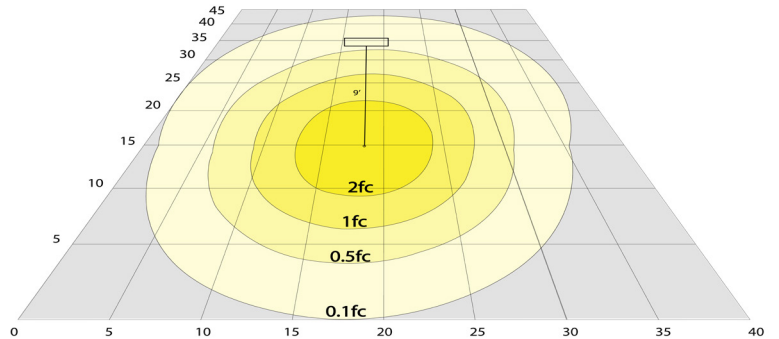

WG-ZB-26-2Z

Photometrics: LVG-36-MCT5-BN

BUD Rating: B1-U3-G1

Area 45'x 40' Mounting Height: 9'

Other Views:

Side View

Front View

Back View